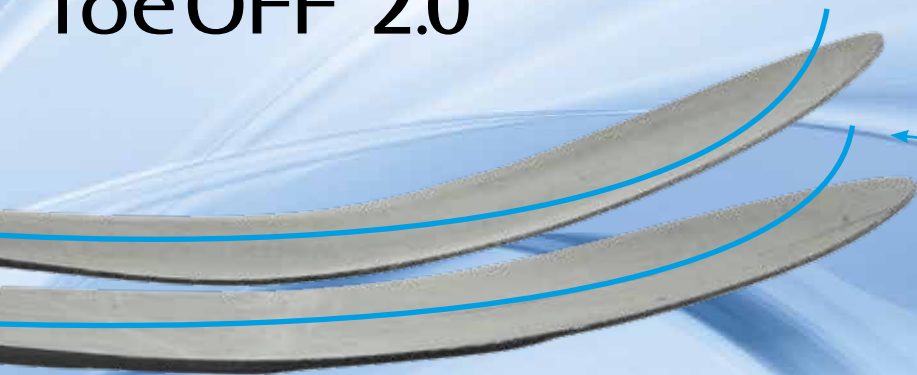

- Smoother transition (*flow*) throughout the gait cycle
- Increased ROM in sagittal plane
- Accommodates lower shoe heel heights
- Accommodates gentler contours of shoe insoles
- More clearance for forefoot in the shoe toe box
- Easier to customize to meet alignment and biomechanical needs

ToeOFF[®] *flow* 2 ½
YPSILON[®] *flow* ½

15 mm heel height*

7 mm heel height

FLOW

accommodates shoes with lower heel height

FLOW

New proprietary formula offers more ROM in sagittal plane

*The specified heel heights are an average, varies slightly between the sizes.

FLOW

The bottom of the footplate is thinner and more level to accommodate gentler footbed contours

ToeOFF[®] 2.0

FLOW has a lower toe lift that allows for more space in the toe box

ToeOFF[®] flow 2 ½

YPSILON[®] flow ½

2 identifies it has same wing shape and smooth surface as ToeOFF[®] 2.0. **½** indicates it has ½ the heel height.

ToeOFF[®]FLOW 2½ together with YPSILON[®]FLOW ½ offers you even more possibilities to find the exact functional solution for each individual need!