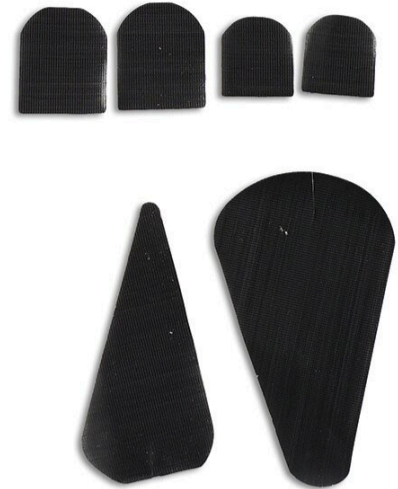

MikroFIX™ Kits

MikroFIX™ are precut shapes used to adhere the SoftKIT™, ComfortKIT™, or straps to Allard AFOs. They have a pressure-sensitive, strong adhesive backing for easy application. The full MikroFIX™ KIT includes 4 Wing tabs and 2 tear drop shapes. Intended for use with all original Allard AFOs that do not come with the MikroFIX™ pre-applied.

MikroFIX™ Drops are precut tear drop shaped adhesive backed hook used to attach the SoftKIT™ or ComfortKIT™ to the inside of the anterior shell of any Allard AFO. Only available in Black. Choose appropriate size for AFO being fit. Pediatric sizes sold in packages of 1 piece. Adult sizes sold in packages of 2 pieces.

MikroFIX™ Wings are precut shapes for the wings of Allard AFOs only and come in a set of 4. Two pieces for the larger upper wings and two for the smaller lower wings.

Item No.	Product Description	Size	Color
283960011	MikroFIX™ Kit for ToeOFF® / BlueRocker® – Kit includes 4 Wing tabs & 2 Drop pcs	X-Small/Small	Black
283960013	MikroFIX™ Kit for ToeOFF® / BlueRocker® – Kit includes 4 Wing tabs & 2 Drop pcs	Medium/Large/X-Large	Black
283790011	MikroFIX™ Drops for KiddieGAIT® / KiddieROCKER® / KiddieFLOW™ – Set of 1	Small	Black
283790012	MikroFIX™ Drops for KiddieGAIT® / KiddieROCKER® / KiddieFLOW™ – Set of 1	Medium	Black
283790013	MikroFIX™ Drops for KiddieGAIT® / KiddieROCKER® / KiddieFLOW™ – Set of 1	Large/X-Large	Black
287520011	MikroFIX™ Drops for ToeOFF® & BlueROCKER® 2.0 & 2 ½ – Set of 2	X-Small/Small	Black
287520013	MikroFIX™ Drops for ToeOFF® & BlueROCKER® 2.0 & 2 ½ – Set of 2	Medium/Large/X-Large	Black
287540000	MikroFIX™ Wings for ToeOFF® & BlueROCKER® 2.0 & 2 ½ – Set of 4	One Size	Black