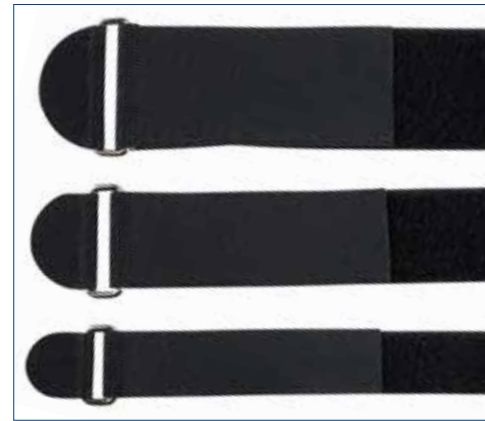

NYLON STRAP WITH CHAFE

Chafe made from 100% polyester, heat welded. Includes a carbon steel, zinc plated d-ring. Straps are made from 100% polyamide (nylon). Straps are heat welded hook and loop. Choose Black or White. Available in 3 widths. Sold in packages of 25 pieces.

Item No.	Description	Size	Color
47495 0001	3" hook/9" loop	1" x 12"	Black
47495 0002	4" hook/12" loop	1" x 16"	Black
47495 0003	5" hook/15" loop	1" x 20"	Black
47495 0011	3" hook/9" loop	1.5" x 12"	Black
47495 0012	4" hook/12" loop	1.5" x 16"	Black
47495 0013	5" hook/15" loop	1.5" x 20"	Black
47495 0021	3" hook/9" loop	2" x 12"	Black
47495 0022	4" hook/12" loop	2" x 16"	Black
47495 0023	5" hook/15" loop	2" x 20"	Black
47497 0001	3" hook/9" loop	1" x 12"	White
47497 0002	4" hook/12" loop	1" x 16"	White
47497 0003	5" hook/15" loop	1" x 20"	White
47497 0011	3" hook/9" loop	1.5" x 12"	White
47497 0012	4" hook/12" loop	1.5" x 16"	White
47497 0013	5" hook/15" loop	1.5" x 20"	White
47497 0021	3" hook/9" loop	2" x 12"	White
47497 0022	4" hook/12" loop	2" x 16"	White
47497 0023	5" hook/15" loop	2" x 20"	White